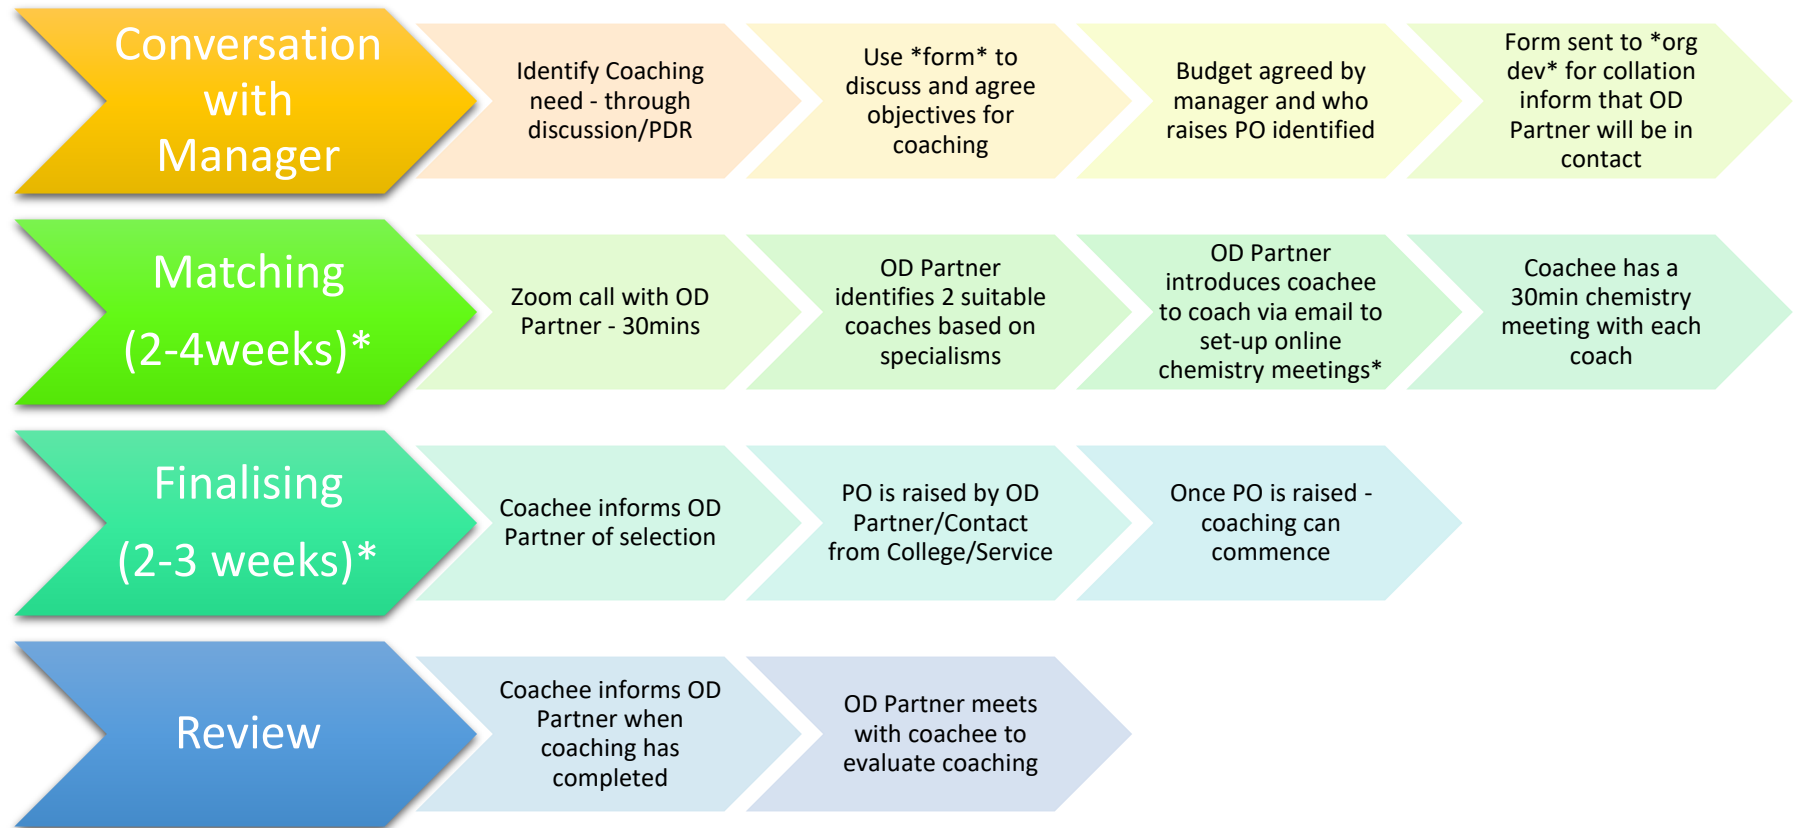

Coaching Process – University of Glasgow Coaching Framework

*Timescale based on availability of coachee/coach