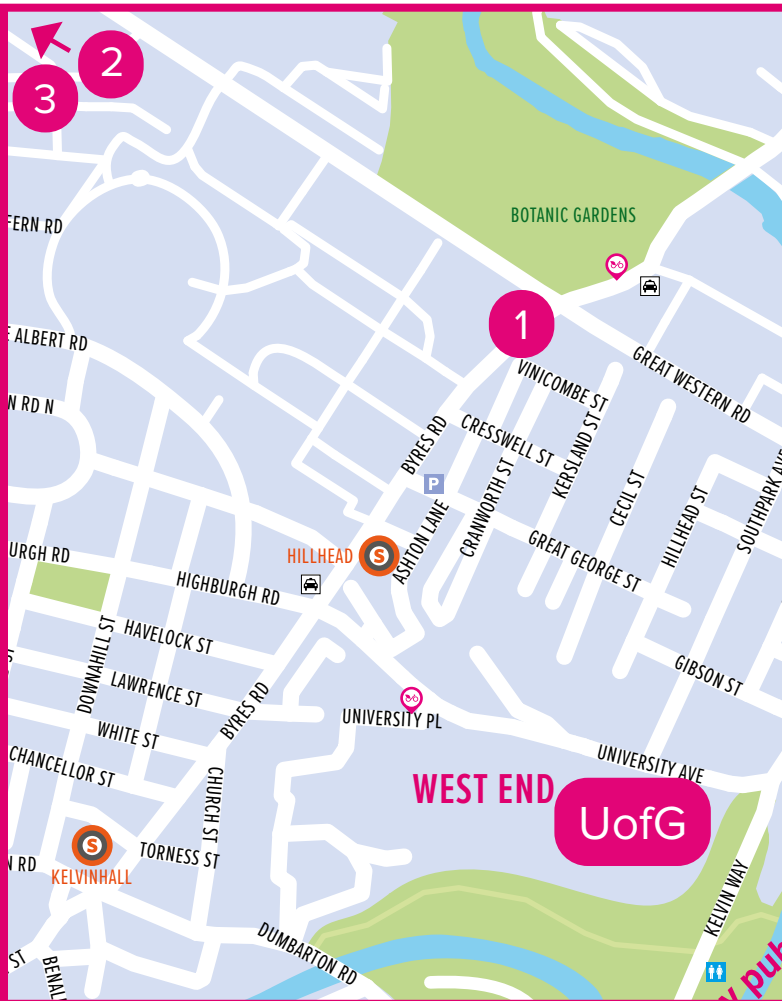

Hotels for the University of Glasgow

The University of Glasgow is situated in the West End, with a variety of small hotels and guest houses nearby, as well as links to the City Centre hotels by Subway.

The closest Subway station to the main University campus is Hillhead and the closest stations for the City Centre are Buchanan Street and St. Enoch. Hotels near these stations are suggested below.

Glasgow Subway map

Hotels for the University of Glasgow

WEST END

1. Glasgow Grosvenor Hotel
2. Hotel Du Vin
3. Leonardo Inn

CITY CENTRE

4. Premier Inn St Enoch Square
5. Motel One
6. Yotel
7. Jurys Inn
8. Carlton George
9. Ibis Styles George Square
10. Radisson Blu
11. Native apartments
12. DoubleTree by Hilton