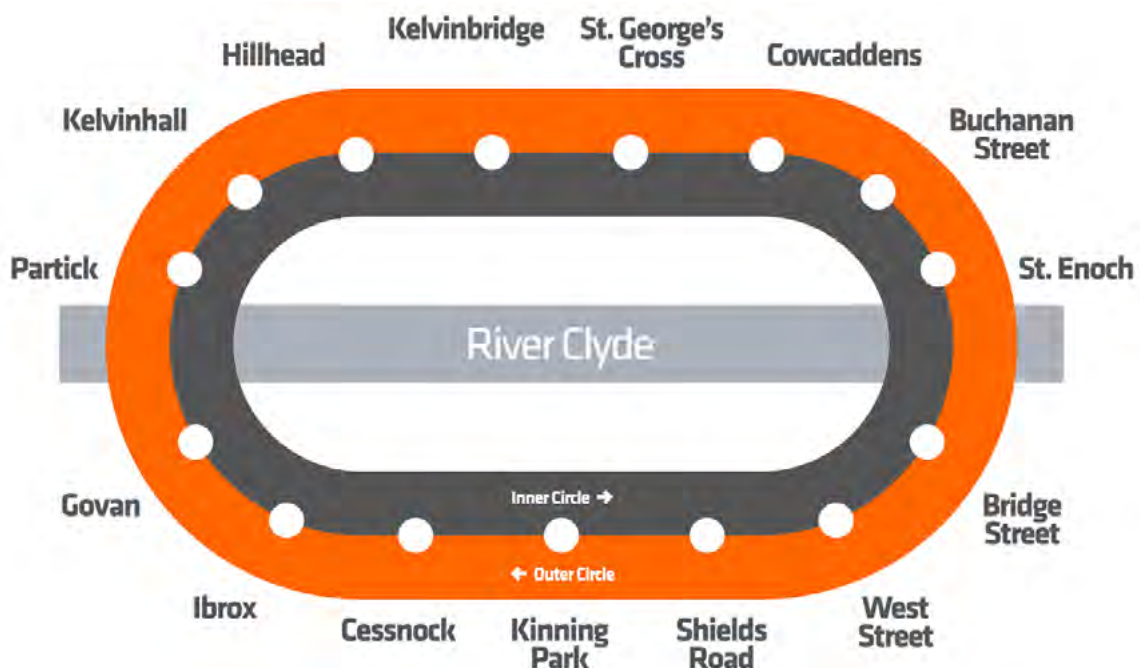

Hotels for the University of Glasgow

The University of Glasgow is situated in the West End, with a variety of small hotels and guest houses nearby, as well as links to the City Centre hotels by Subway.

The closest Subway station to the main University campus is Hillhead and the closest stations for the City Centre are Buchanan Street and St. Enoch. Hotels near these stations are suggested below.

Glasgow Subway map