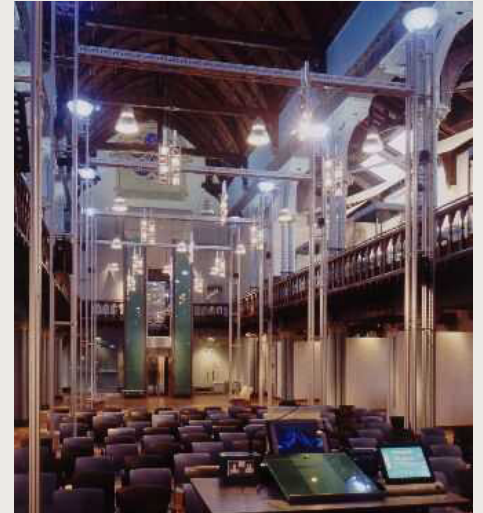

Conferences & Events

Kelvin Gallery

Stunning mix of traditional and contemporary design.

Located next to the Hunterian Museum.

Kelvin Gallery

Gilbert Scott Building
University of Glasgow
Glasgow G12 8QQ

Please view our venues at:

gla.ac.uk/services/conferencesandevents

Layout and capacity

Theatre style	200
Formal dining without dance floor	120
Reception	300
Classroom	160
Cabaret	100
Exhibition	200
Informal Catering / Buffet	250
Registration Area	300

Additional Information

Full disabled access
Comprehensive range of A/V equipment included
Natural daylight
Full blackout
Stage
Balcony
Campus Map Co-ordinate A7 (Hunterian Museum)

Dimensions: Area 400m² - Ceiling Height +10m