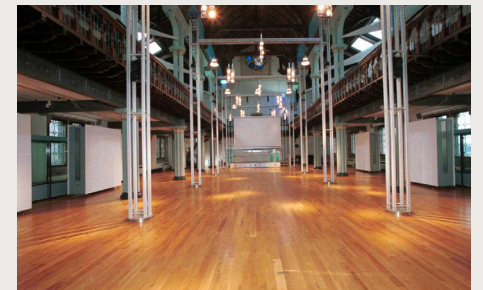

Conferences & Events

Kelvin Gallery

Stunning mix of traditional and contemporary design.

Located next to the Hunterian Museum.

Kelvin Gallery

Gilbert Scott Building
University of Glasgow
Glasgow G12 8QQ

Please view our venues at:

gla.ac.uk/services/conferencesandevents

Layout and capacity

Theatre style	200
Formal dining without dance floor	120
Reception	300
Classroom	160
Cabaret	100
Exhibition	200
Informal Catering / Buffet	250
Registration Area	300