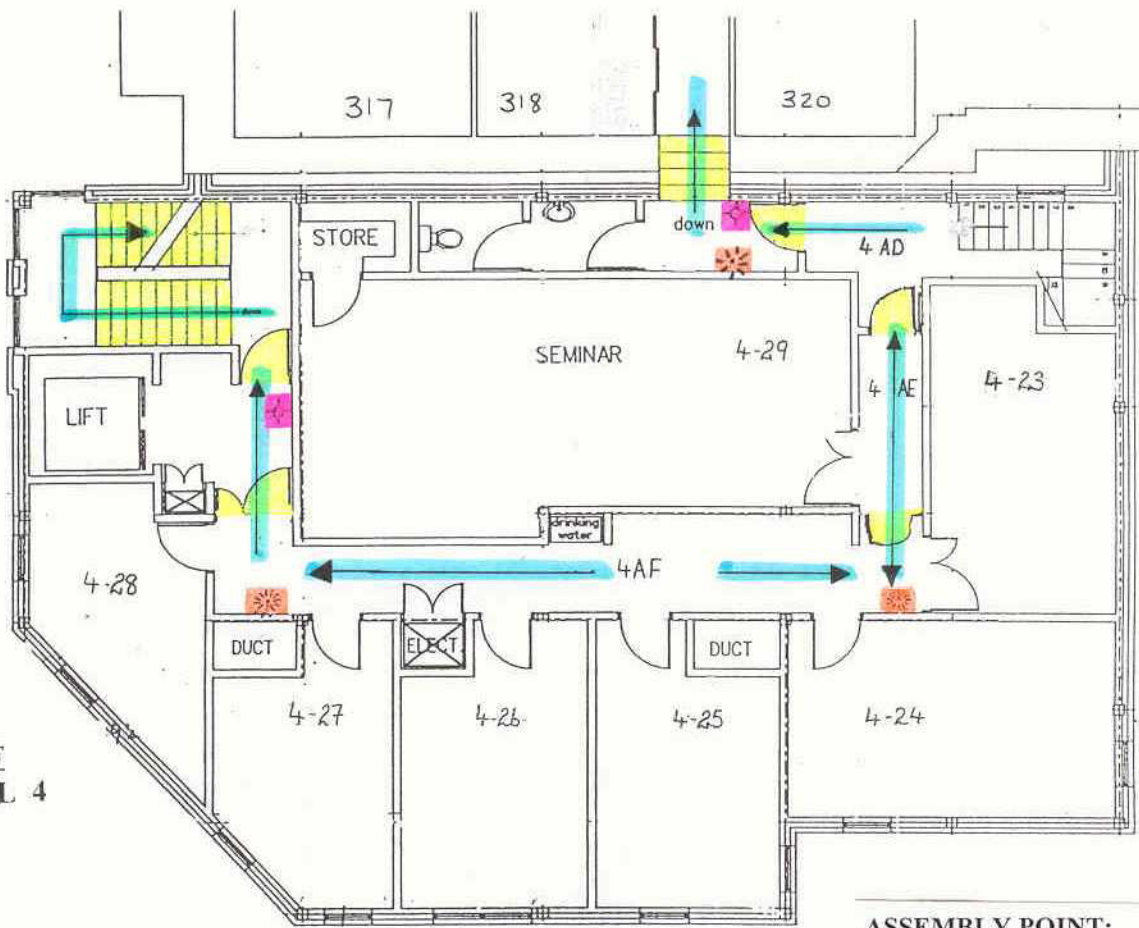

**CRF
LEVEL 4**

ASSEMBLY POINT:

**KELVIN BLD. CAR PARK
OPPOSITE G. KERR BLD
MAIN ENTRANCE**

- FIRE POINTS - 
- SIRENS - 
- FIRE EXITS - 
- DIRECTION ARROWS - 
- FIRE EXTINGUISHERS - 

**CRF
LEVEL 5**