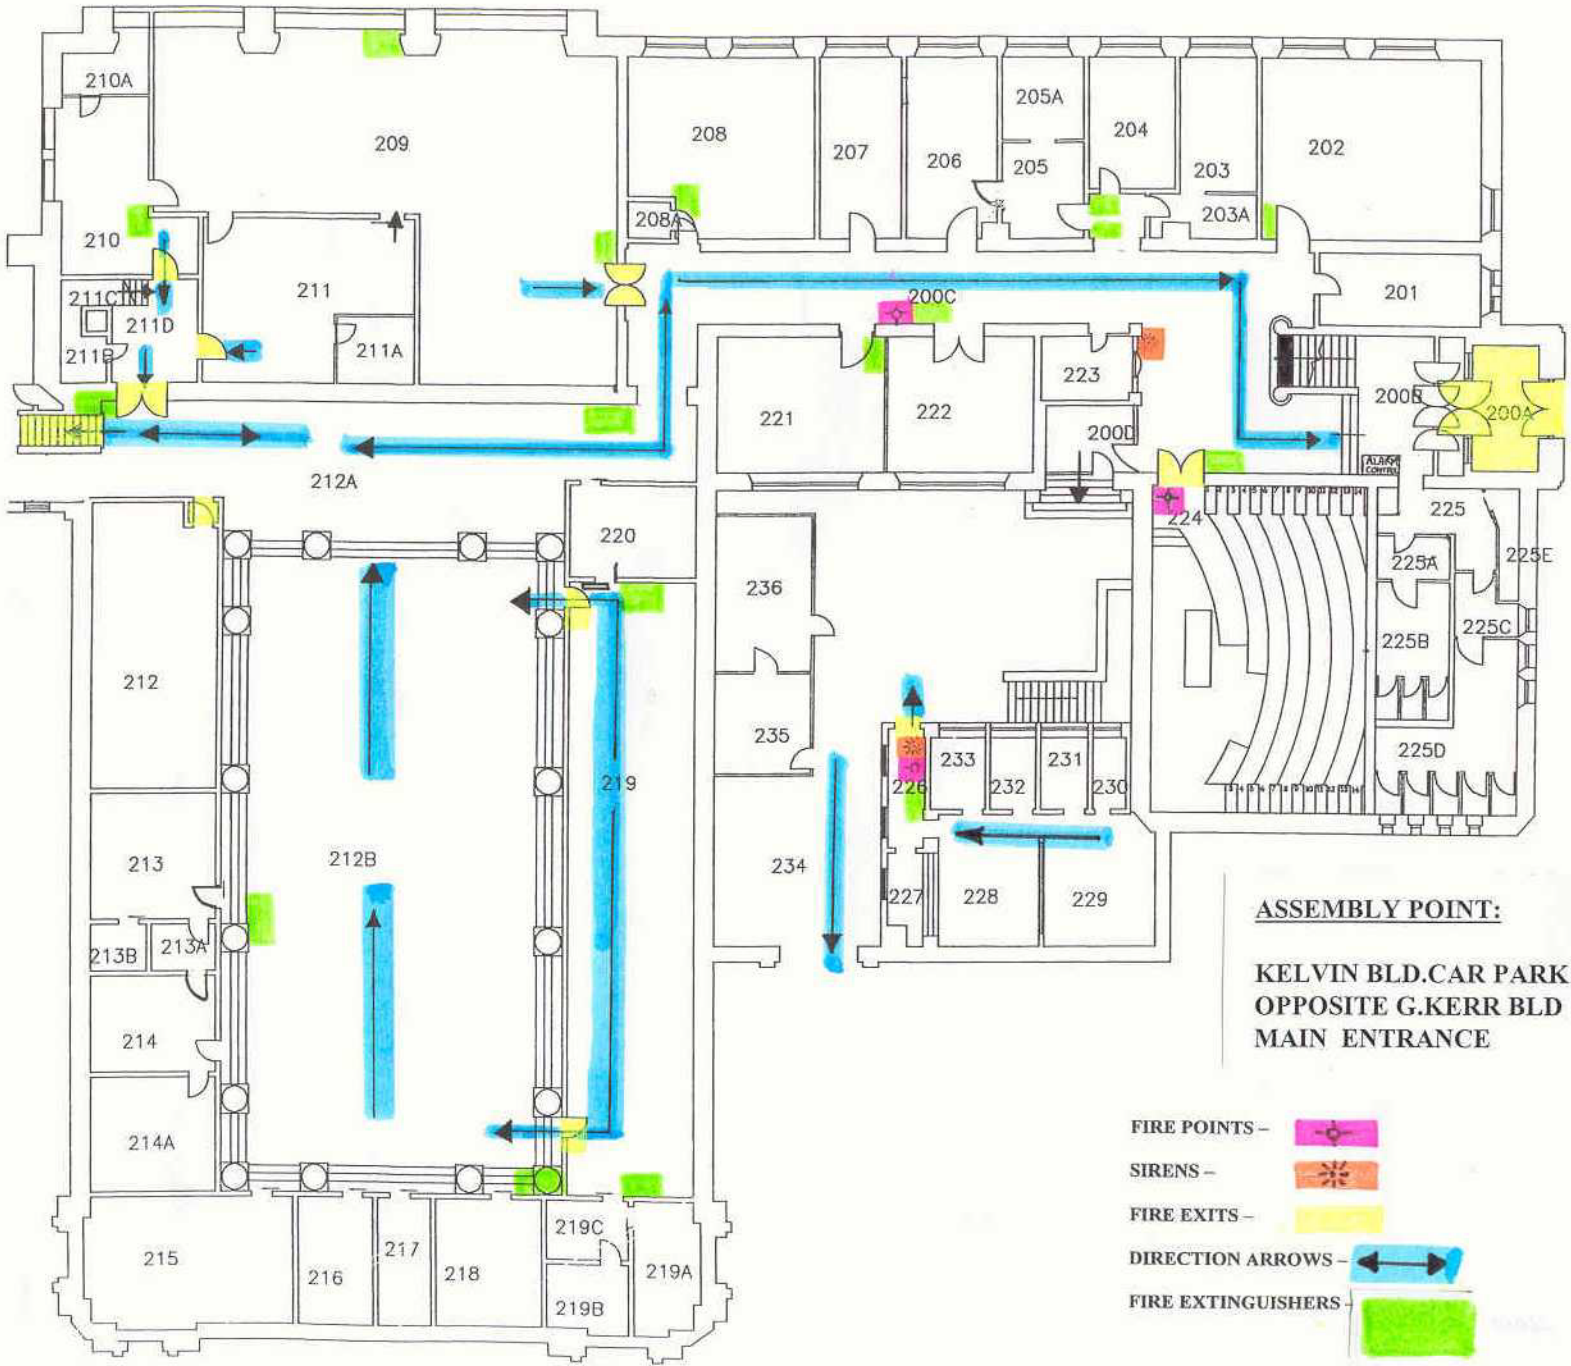

Notes:

A	5/789	Room 211A side
Date		Revision

DIRECTOR OF ESTATES AND

Job Title

Drawing Title:
Graham Kerr Bu
Level 2

Date: 07/99

Drawn: Checked:

Drawing No.: 125/02