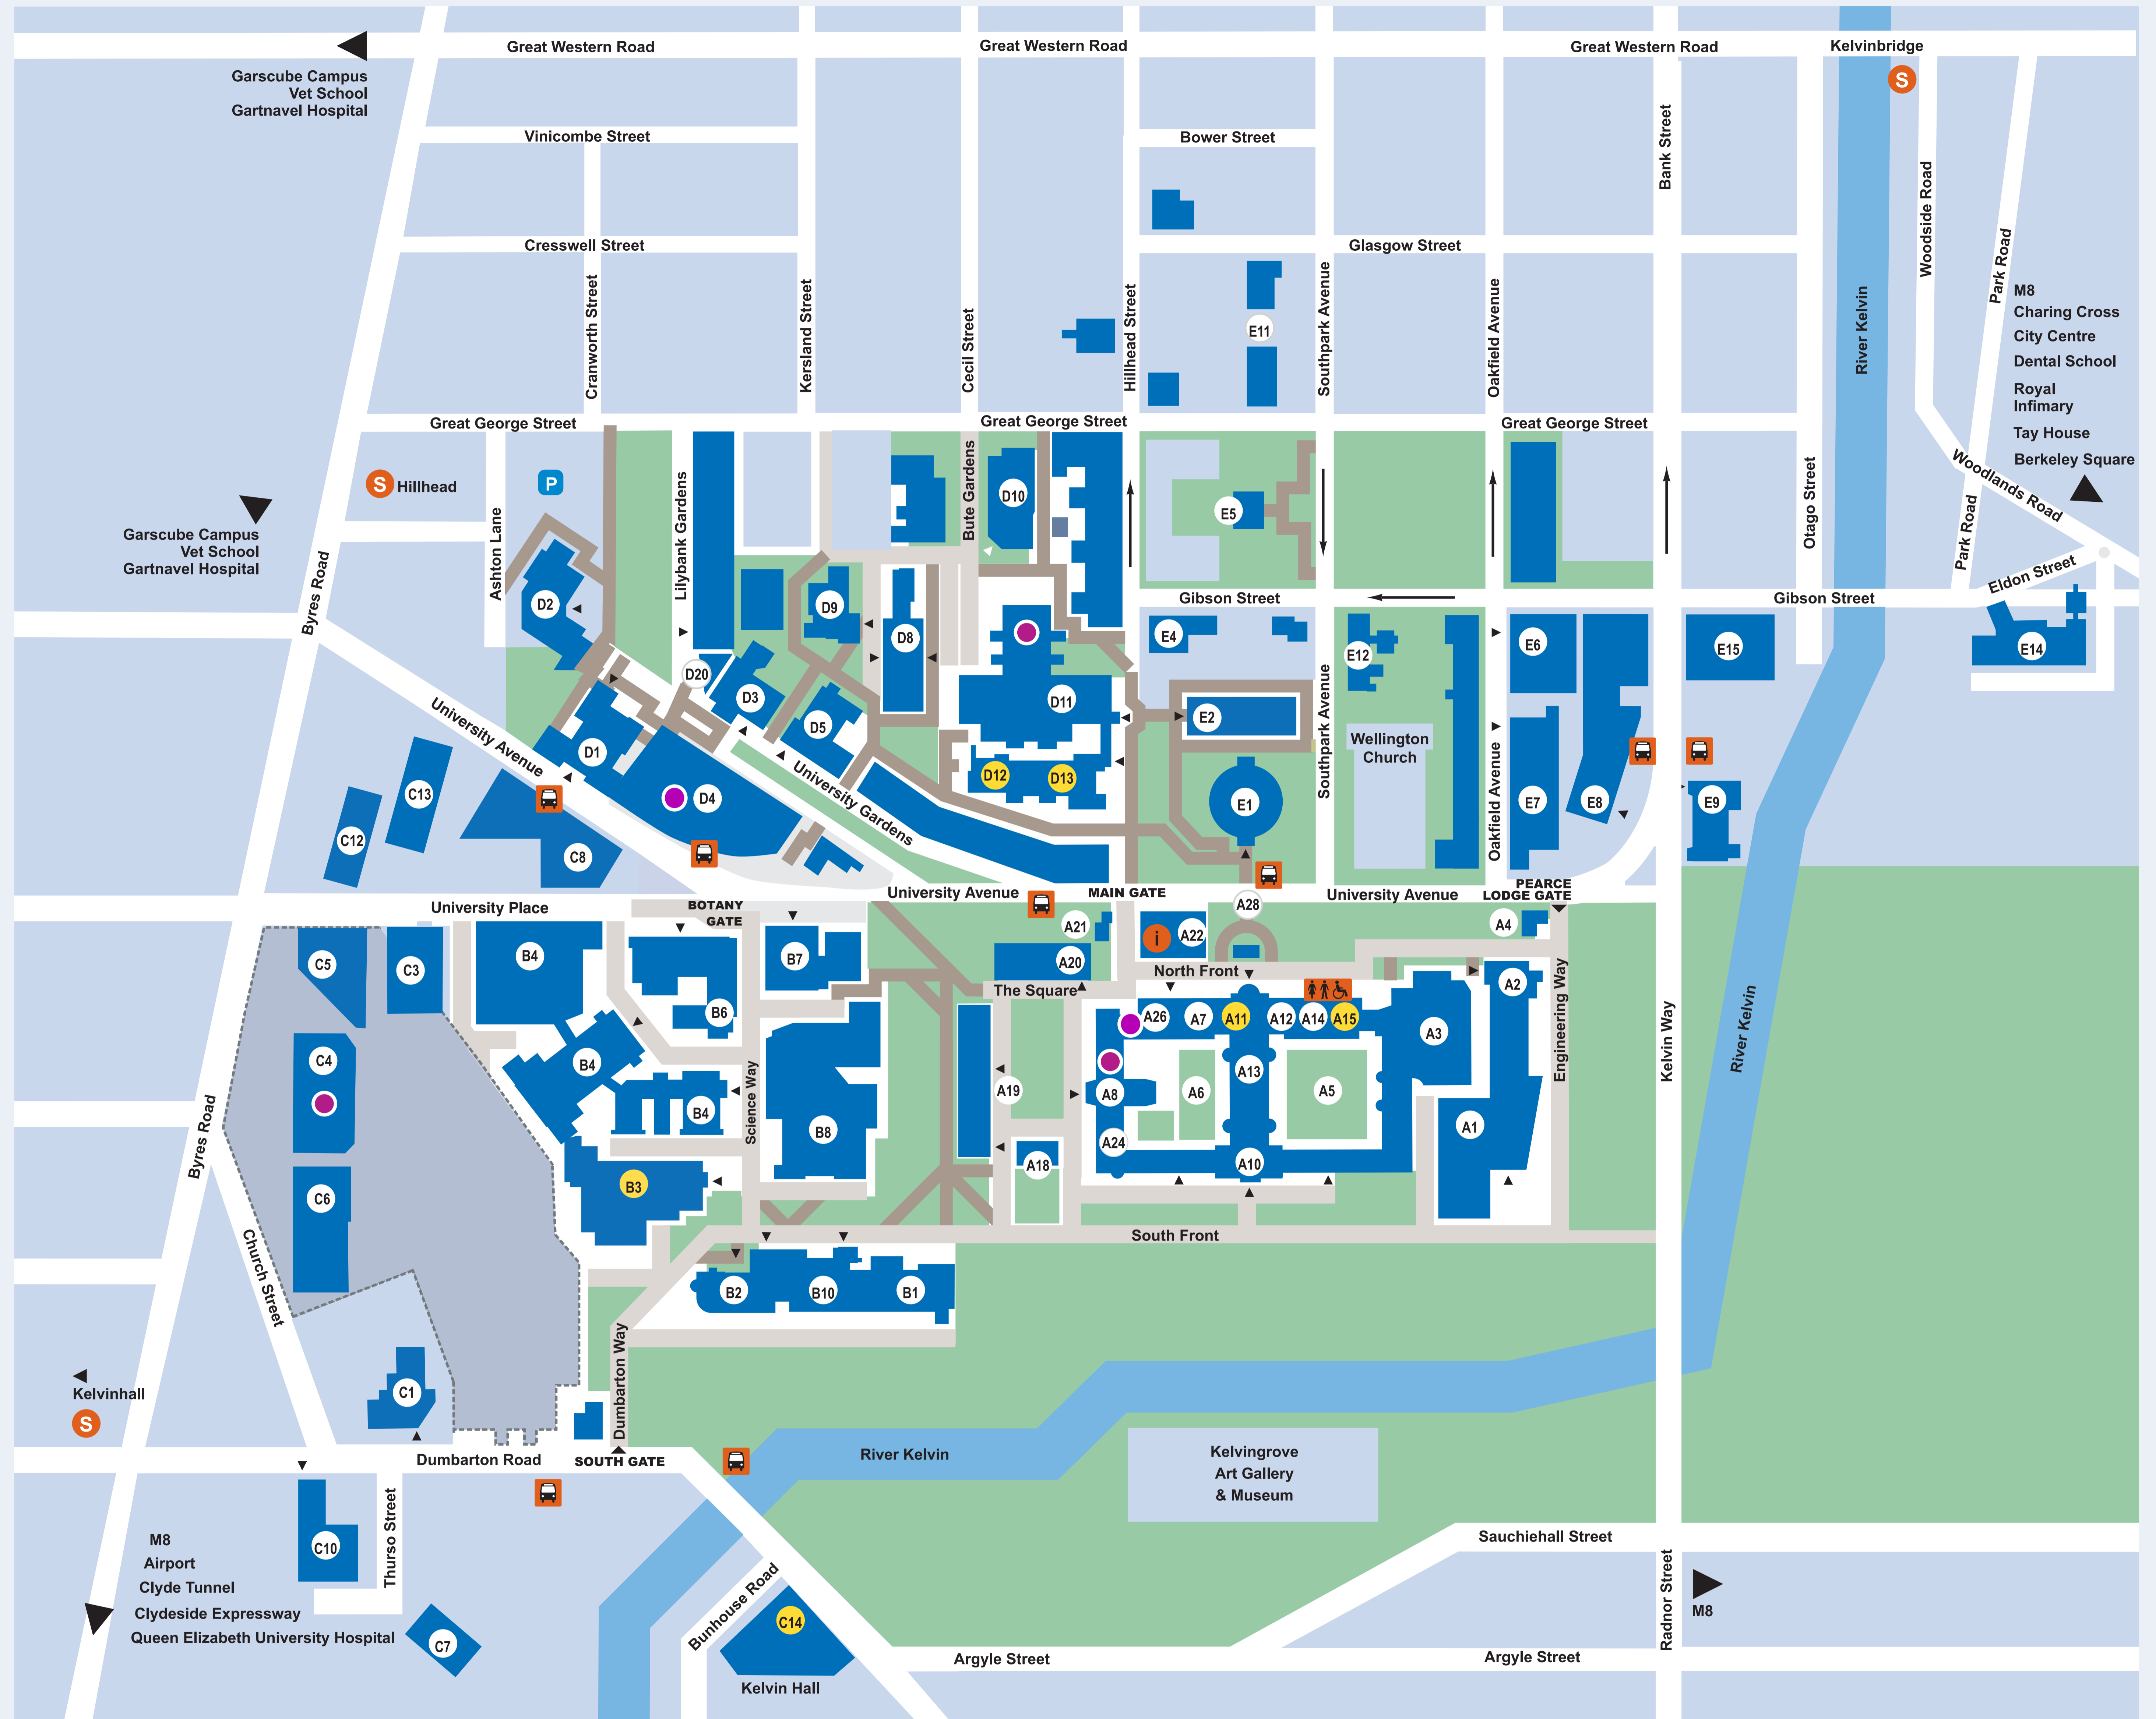

University of Glasgow

Campus Map

- | | | | |
|--|-----|--|-----|
| Adam Smith Building (new) | C6 | Kelvin Building | B8 |
| BHF Cardiovascular Research Centre | C12 | Kelvin Gallery | A7 |
| Biomedical Research Centre | | Library | D11 |
| Sir Graeme Davies Building | C13 | Lilybank House | D9 |
| Bower Building | B7 | Main Gatehouse | A21 |
| Boyd Orr Building | D1 | Mathematics & Statistics Building | C3 |
| 42 Bute Gardens (former Adam Smith) | D8 | Mazumdar-Shaw Advanced Research Centre (ARC) | C4 |
| Bute Hall | A13 | McIntyre Building | A22 |
| Careers Service | E2 | McMillan Reading Room | E1 |
| Catholic Chaplaincy | A8 | Memorial Gates | A28 |
| Chapel | A24 | Molema Building | D2 |
| Chaplaincy | C5 | Pearce Lodge | A4 |
| Clarice Pears Building | | Postgraduate Teaching Hub & Adam Smith Business School | C6 |
| Communications & Public Affairs Office | A10 | Principal's Lodgings | A18 |
| Concert Hall | A12 | Queen Margaret Union | D3 |
| Davidson Building | B1 | Randolph Hall | A10 |
| Development & Alumni Office | A20 | Rankine Building | E7 |
| Disability Service | E12 | Registry | E2 |
| East Quadrangle | A5 | Research & Innovation Services | A19 |
| Florentine House | E4 | St. Andrew's Building (School of Education) | E14 |
| Fraser Building | E2 | Sir Alexander Stone Building | D5 |
| Gilbert Scott Building | A10 | Sir Alwyn Williams Building | D20 |
| Gilchrist Postgraduate Club | A26 | Sir Charles Wilson Building | E15 |
| Gilmohrhill Halls | E9 | Sir James Black Building | B2 |
| Glasgow International College | C1 | Southpark House | E5 |
| Glasgow University Union | E8 | Stair Building | A19 |
| Hetherington Building | D10 | Stevenson Building | E6 |
| Hunter Halls | A14 | Student Services | E2 |
| IT Services | D11 | Thomson Building | A3 |
| James McCune Smith Learning Hub | D4 | West Quadrangle | A6 |
| James Watt North Building | A2 | Wolfson (Link) Building | B10 |
| James Watt South Building | A1 | Wolfson Medical School Building | C8 |
| Joseph Black Building | B4 | | |