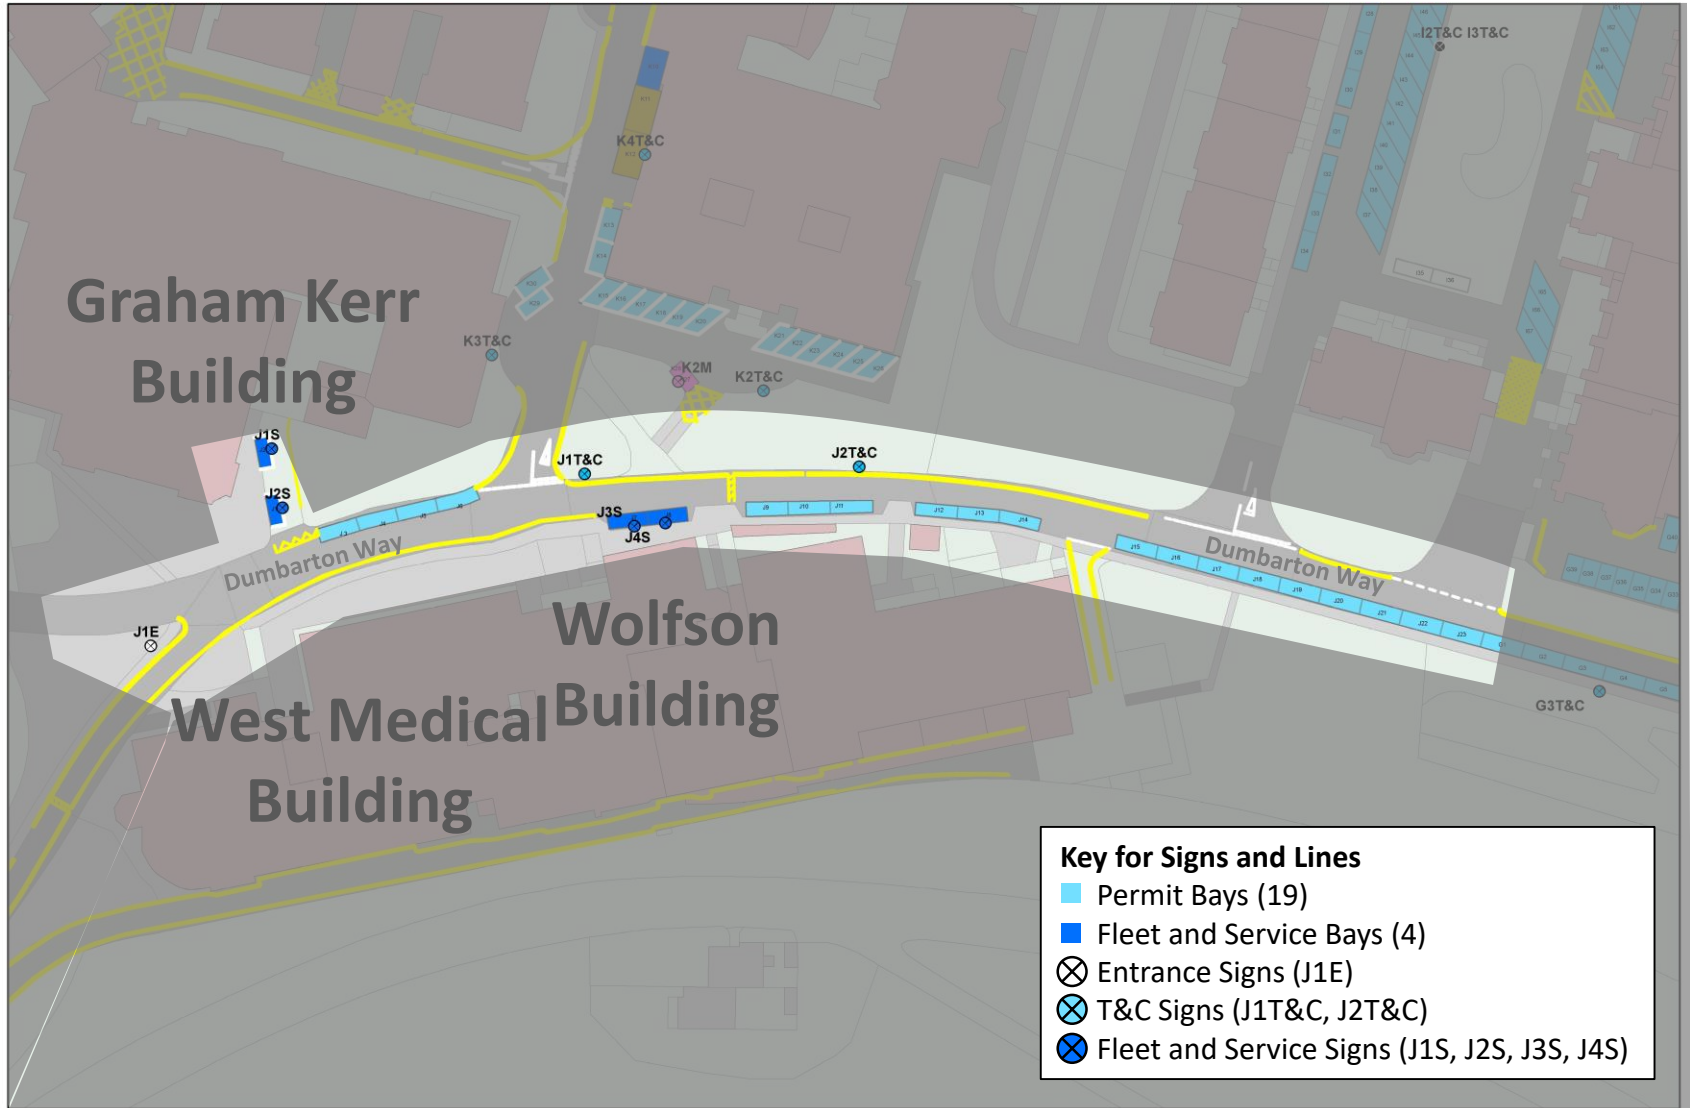

0 15 30 60 m

Key for Signs and Lines

- Permit Bays (19)
- Fleet and Service Bays (4)
- Entrance Signs (J1E)
- T&C Signs (J1T&C, J2T&C)
- Fleet and Service Signs (J1S, J2S, J3S, J4S)

Title: J - Dumbarton Way